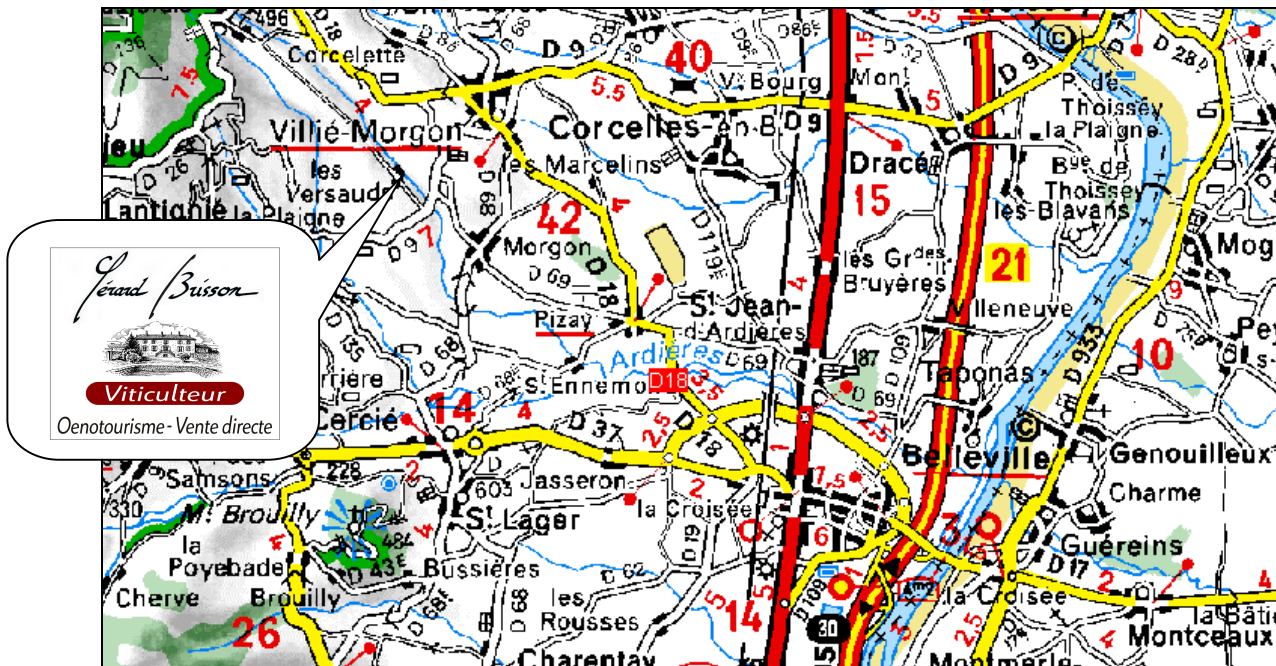

The Domain is about 10 minutes from Motorway A6 (exit Belleville)

By Motorway A6: take exit N30 Belleville and then follow « Villié-Morgon ».

By National 6: when you are in Saint Jean-d'Ardières, at roundabout, take « Villié-Morgon » direction.

When you arrive in Villié-Morgon, at the roundabout near the church, take third exit onto D9, direction Beaujeu and Régnié. Continue on 2km, in a bend, turn right, taking direction of « Gérard Brisson » road sign. After 1.3 km you will find Domaine Brisson on your right, at the sight on your left.

GPS (set your GPS in degrees, minutes and seconds):

North: 46°09' 28" - East: 4°39' 28"